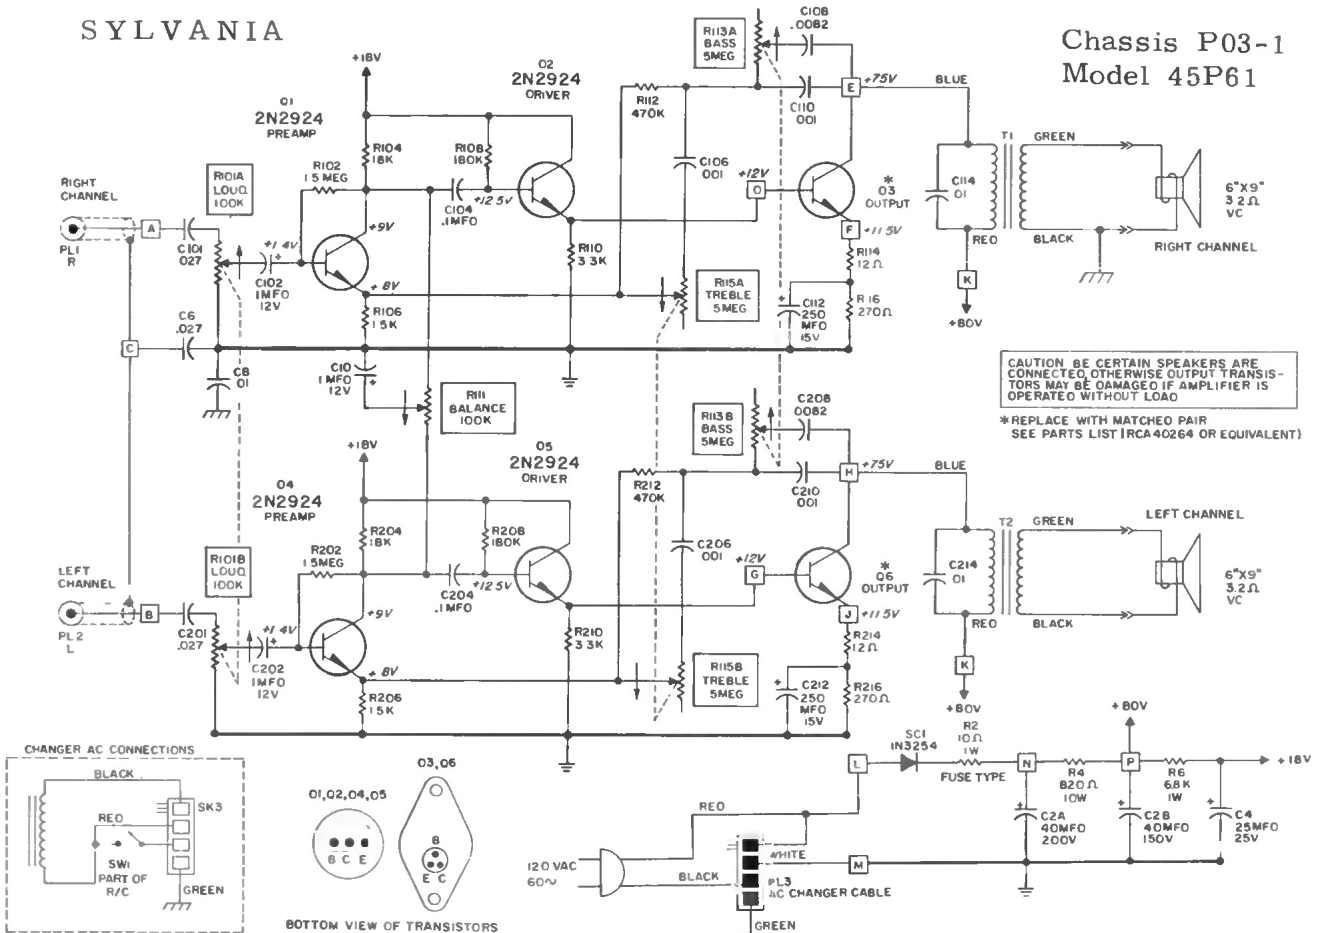

SYLVANIA

Chassis P03-1
Model 45P61

— PRINTED BOARD PARTS LAYOUT —